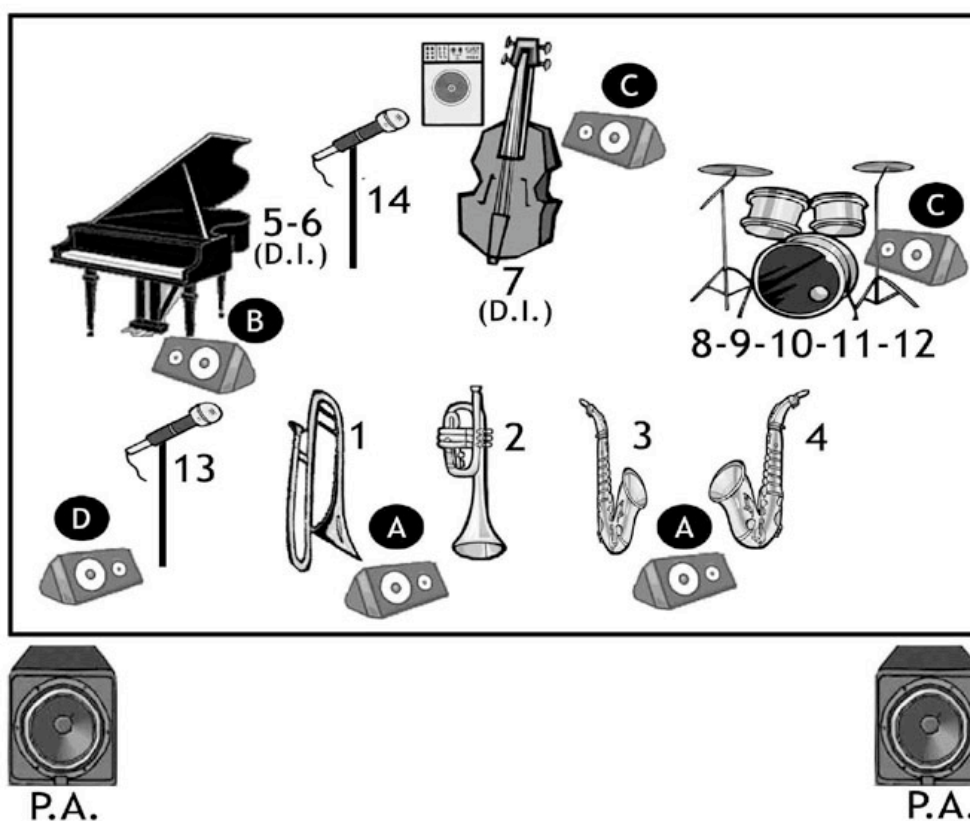

La Vella dixieland

ESCENARI / ESCENARIO / STAGE

MICRÒFONS - MICRÓFONOS - MICROPHONES

CH	INSTRUMENT	MIC
1	Trombone	MD-441
2	Trumpet	MD-441
3	Alto sax	MD-441
4	Tenor sax	MD-441
5	Piano	D.I. (Mic)
6	Piano	D.I. (Mic)
7	Bass	D.I.
8	Bass drum	D-112

CH	INSTRUMENT	MIC
9	Snare	SM-57
10	Hi-hat	CK-91
11	OH	CK-91
12	OH	CK-91
13	Voice	SM-58
14	Voice	SM-58
15		
16		

MIX: 24-4-2

Four sends pre fader and two sends post fader